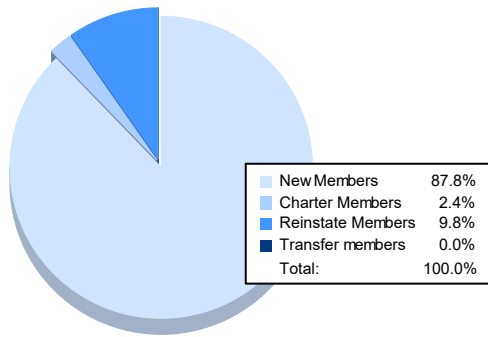

Year	New Clubs	Dropped Clubs	Gain/ Loss Clubs	New Members	Charter Members	Reinstate Members	Transfer Members	Total Member Added	Total Members Dropped	Gain/ Loss Members
2016-2017	0	0	0	138	0	7	3	148	140	8
2017-2018	0	0	0	96	0	4	3	103	138	-35
2018-2019	0	0	0	105	0	3	8	116	117	-1
2019-2020	0	0	0	91	0	0	3	94	123	-29
2020-2021	0	0	0	36	1	4	0	41	123	-82
<b>Average</b>	<b>0</b>	<b>0</b>	<b>0</b>	<b>93</b>	<b>0</b>	<b>4</b>	<b>3</b>	<b>100</b>	<b>128</b>	<b>-28</b>

### Membership Composition June 2021 Cumulative