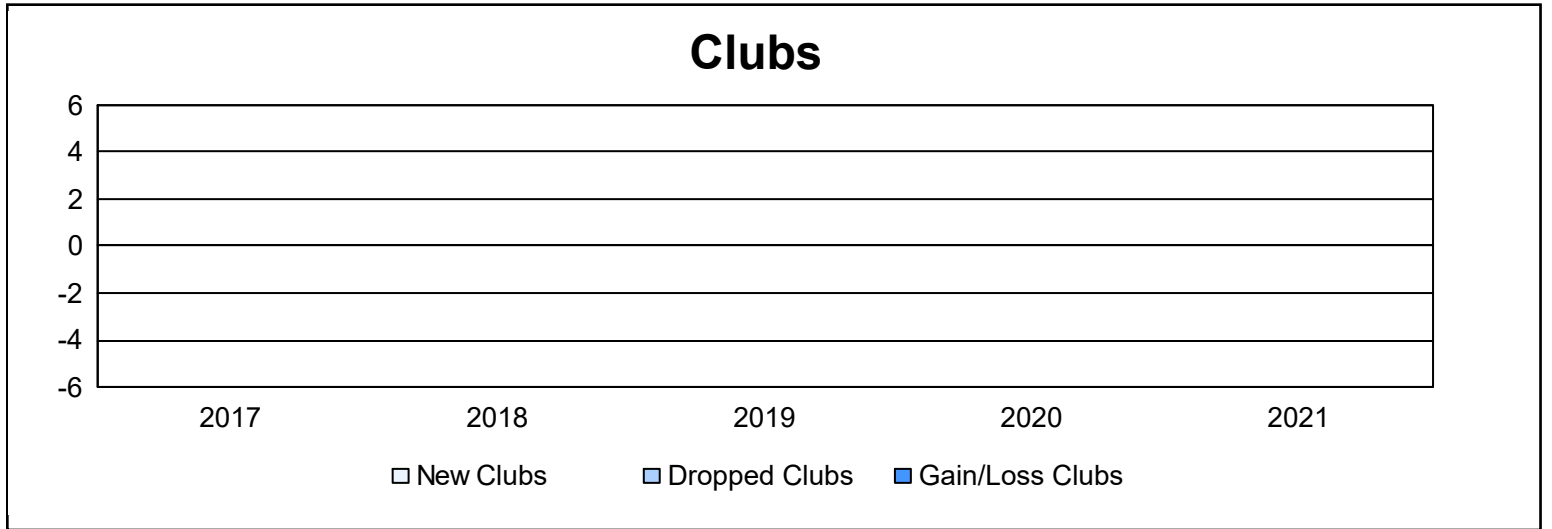

Year	New Clubs	Dropped Clubs	Gain/ Loss Clubs	New Members	Charter Members	Reinstate Members	Transfer Members	Total Member Added	Total Members Dropped	Gain/ Loss Members
2016-2017	0	0	0	138	0	7	3	148	140	8
2017-2018	0	0	0	96	0	4	3	103	138	-35
2018-2019	0	0	0	105	0	3	8	116	117	-1
2019-2020	0	0	0	91	0	0	3	94	123	-29
2020-2021	0	0	0	36	1	4	0	41	123	-82
<b>Average</b>	<b>0</b>	<b>0</b>	<b>0</b>	<b>93</b>	<b>0</b>	<b>4</b>	<b>3</b>	<b>100</b>	<b>128</b>	<b>-28</b>

### Membership Composition June 2021 Cumulative