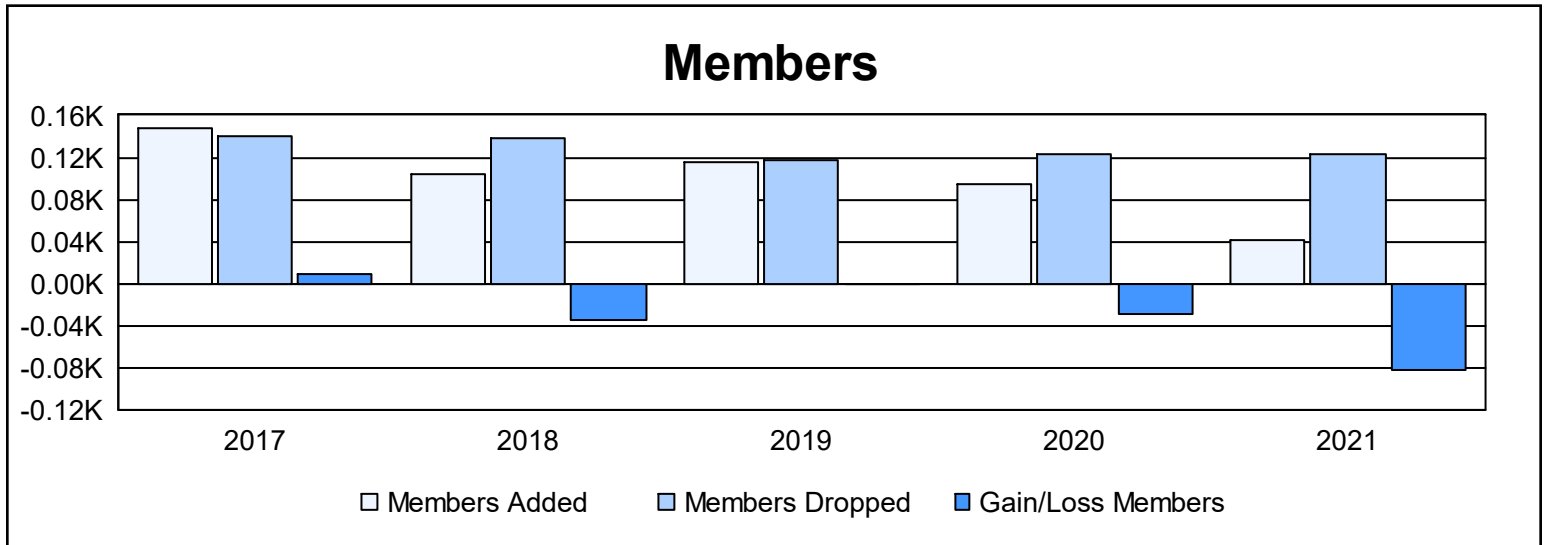

Year	New Clubs	Dropped Clubs	Gain/ Loss Clubs	New Members	Charter Members	Reinstate Members	Transfer Members	Total Member Added	Total Members Dropped	Gain/ Loss Members
2016-2017	0	0	0	138	0	7	3	148	140	8
2017-2018	0	0	0	96	0	4	3	103	138	-35
2018-2019	0	0	0	105	0	3	8	116	117	-1
2019-2020	0	0	0	91	0	0	3	94	123	-29
2020-2021	0	0	0	36	1	4	0	41	123	-82
<b>Average</b>	<b>0</b>	<b>0</b>	<b>0</b>	<b>93</b>	<b>0</b>	<b>4</b>	<b>3</b>	<b>100</b>	<b>128</b>	<b>-28</b>

### Membership Composition June 2021 Cumulative